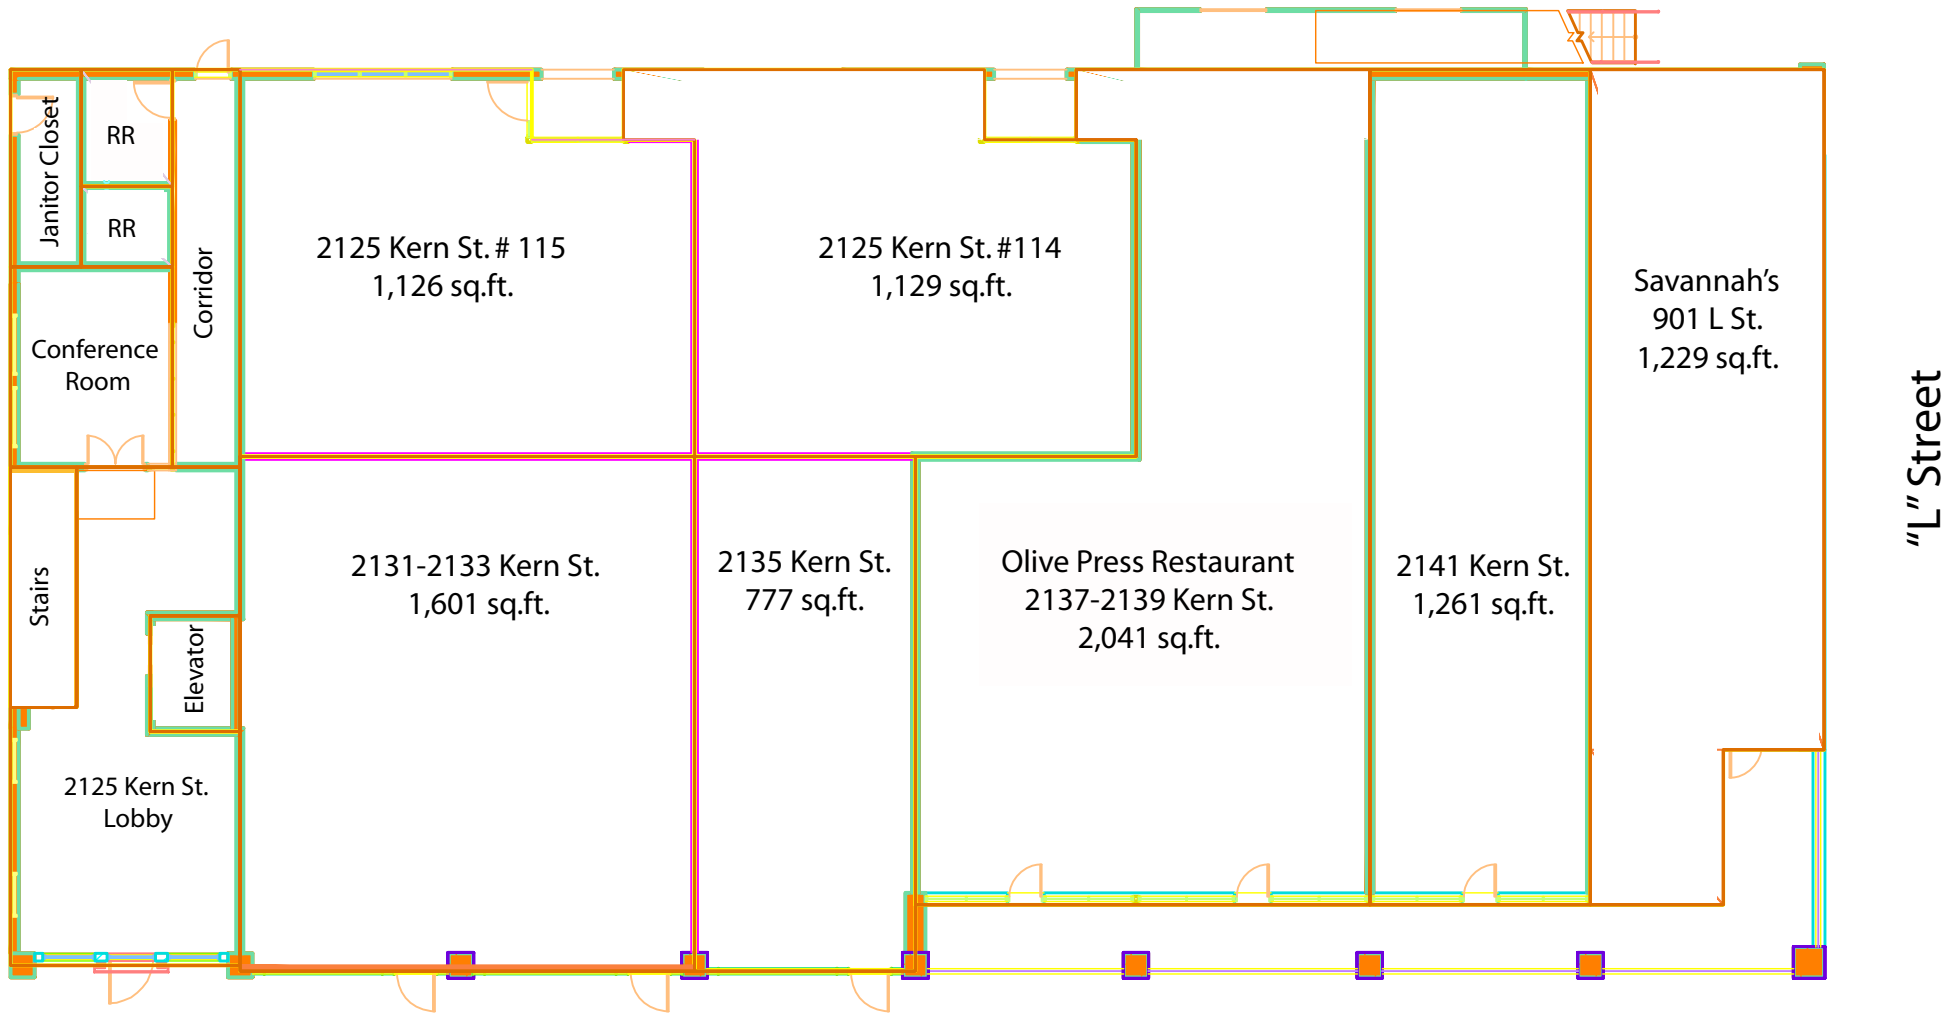

87 N. Raymond Ave., Suite 320
Pasadena, CA 91103
Tel: (877) 583-8424 Fax: (626) 583-8423
www.macvaugh.com

Virginia Office Lofts Ground Level Floor Plan Fresno, CA

Kern Street

"L" Street