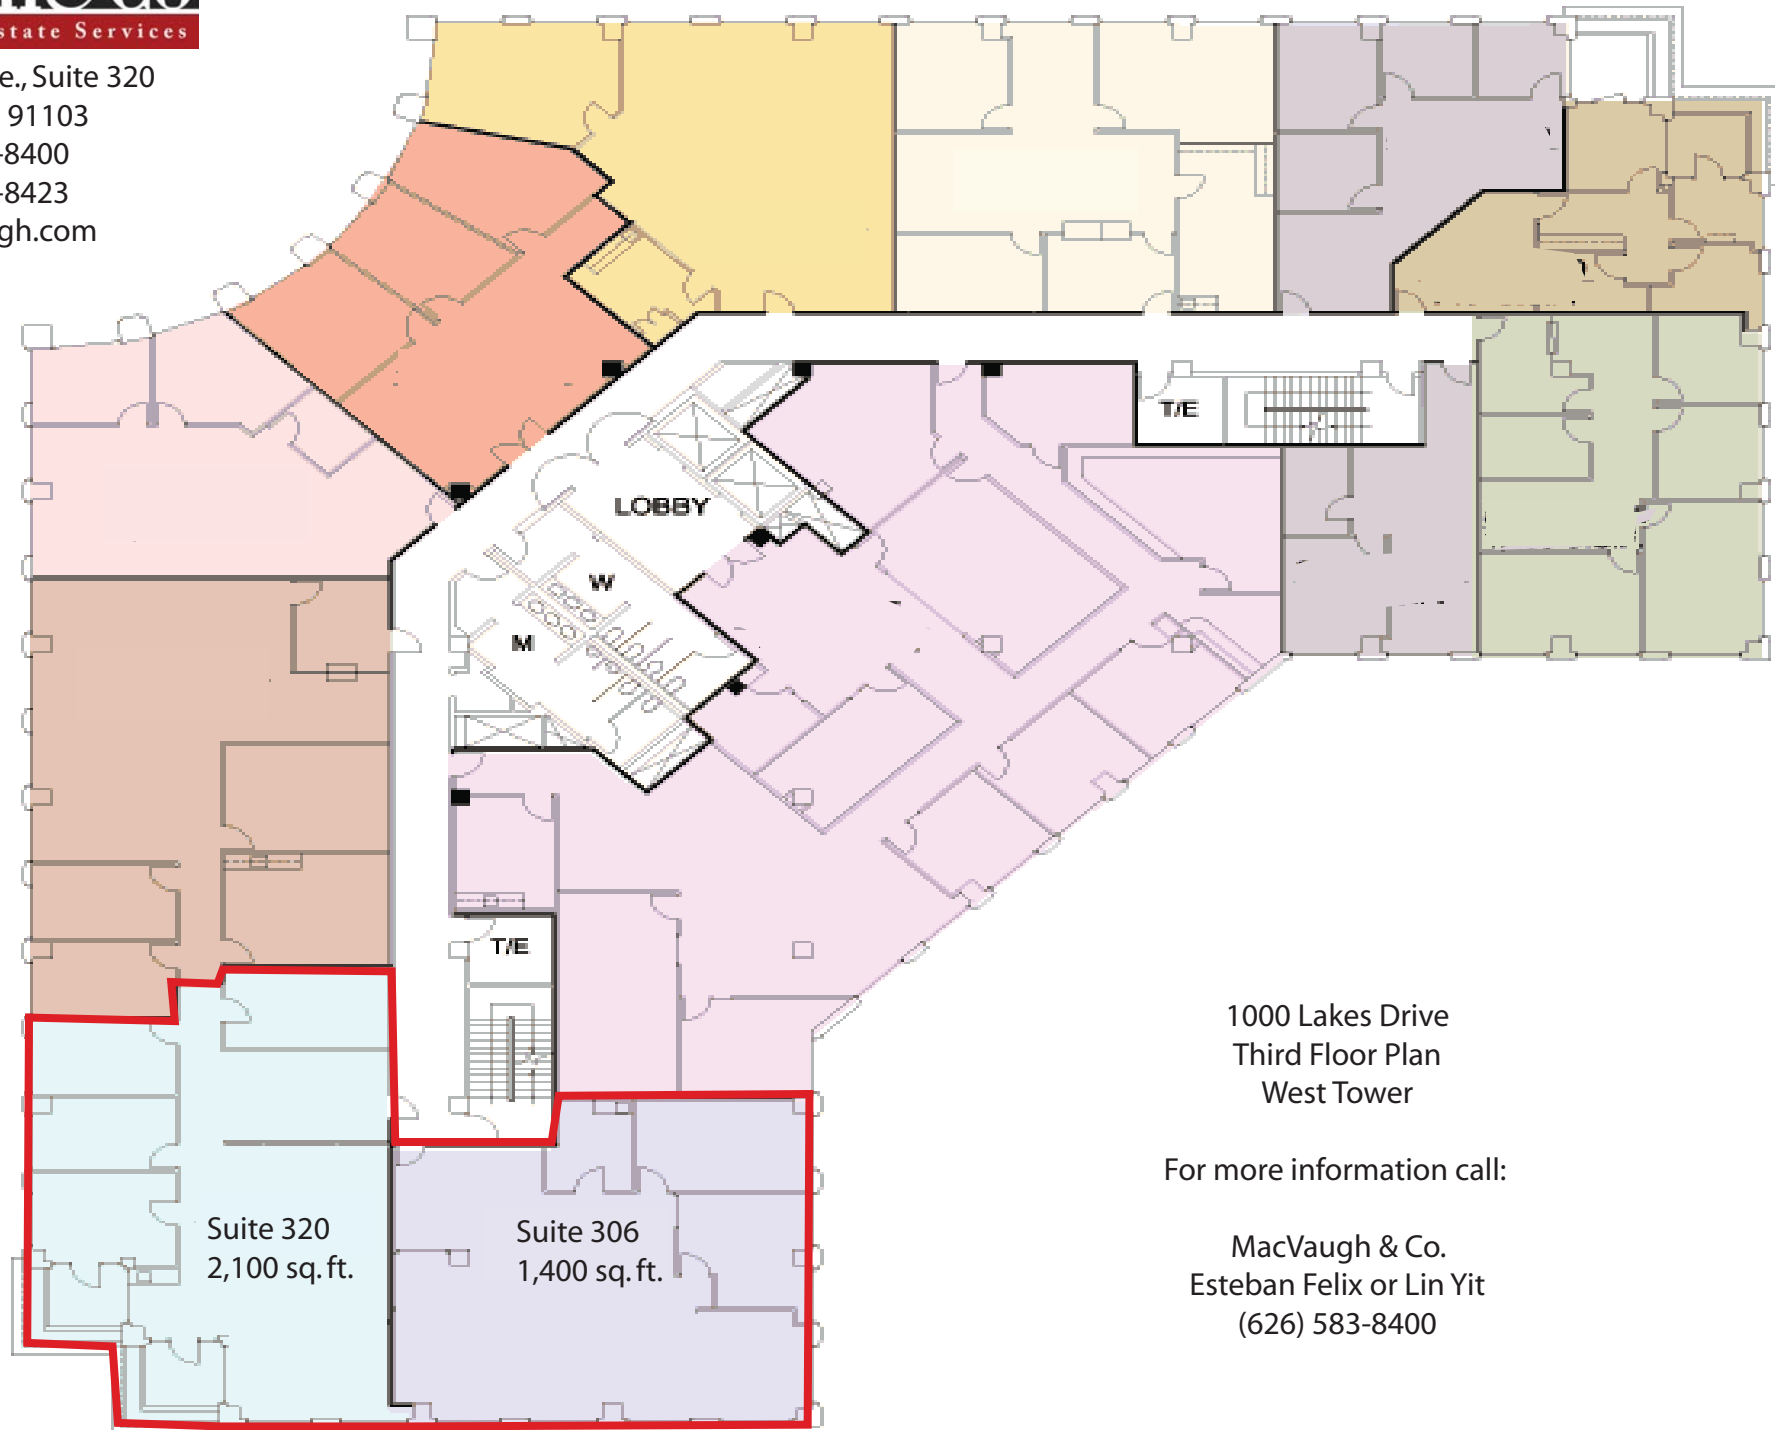

MACVAUGH & CO

Commercial Real Estate Services

87 N. Raymond Ave., Suite 320

Pasadena, CA 91103

T: (626) 583-8400

F: (626) 583-8423

www.macvaugh.com

1000 Lakes Drive
Third Floor Plan
West Tower