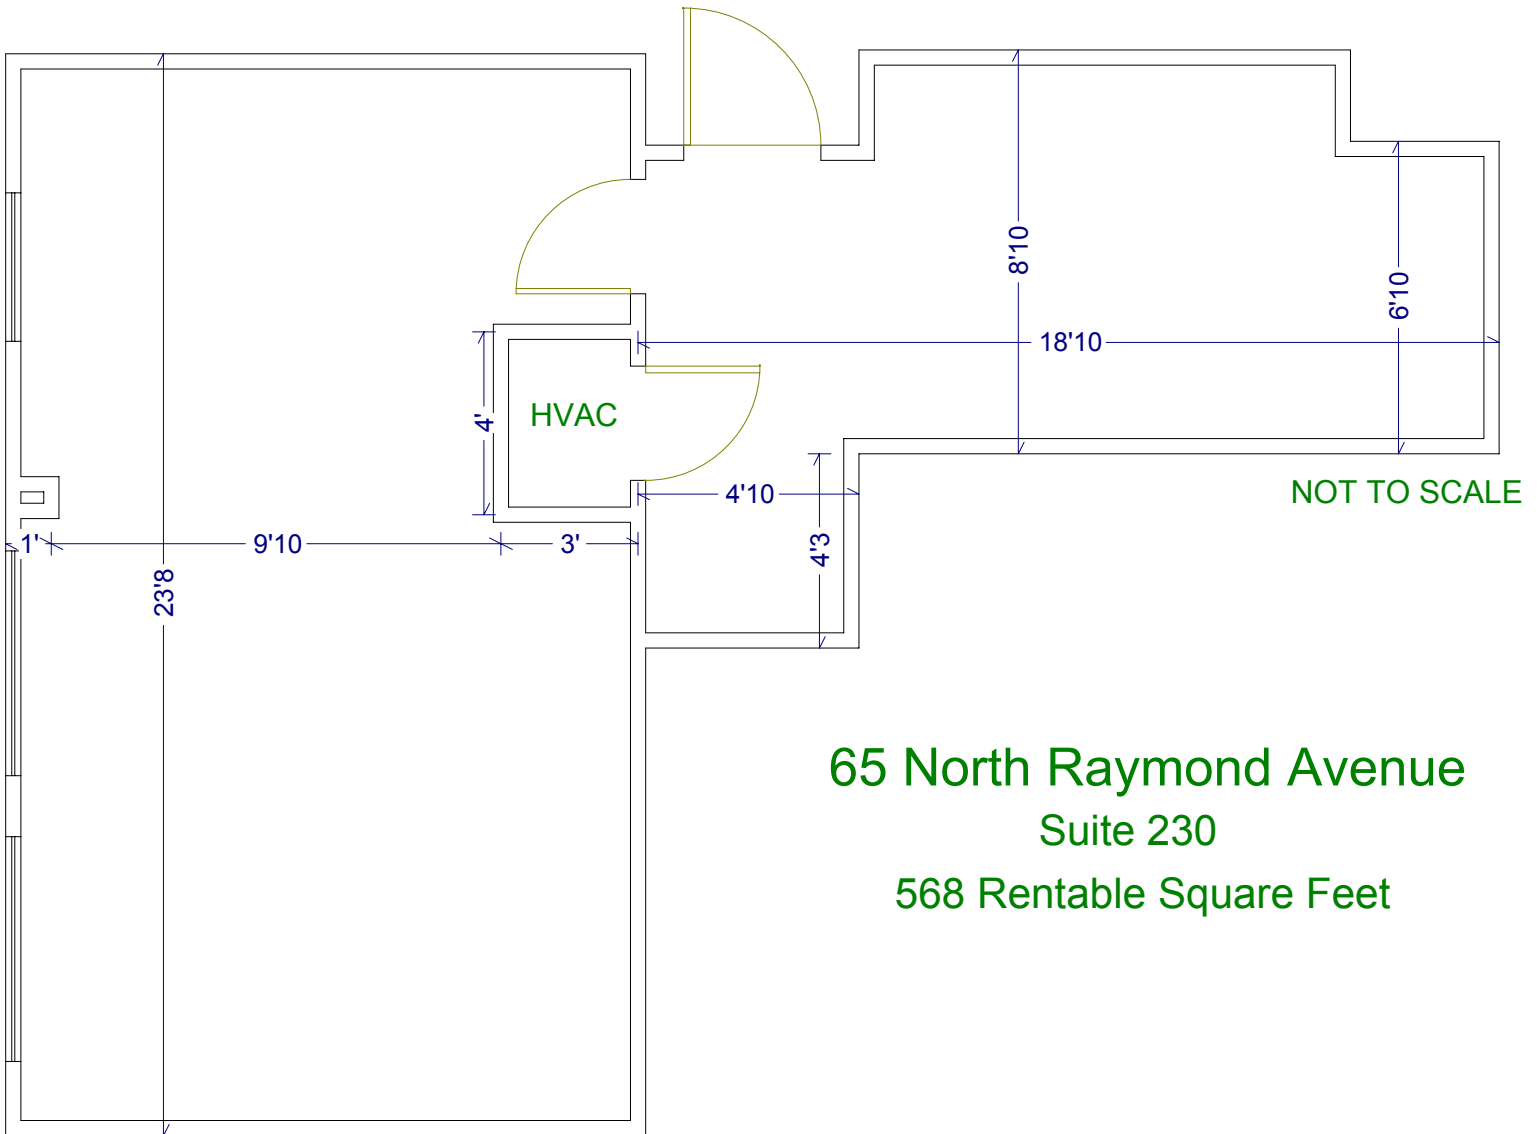

65 N Raymond Avenue
Suite 230
Approximately 538 Square Feet

65 North Raymond Avenue
Suite 230
568 Rentable Square Feet